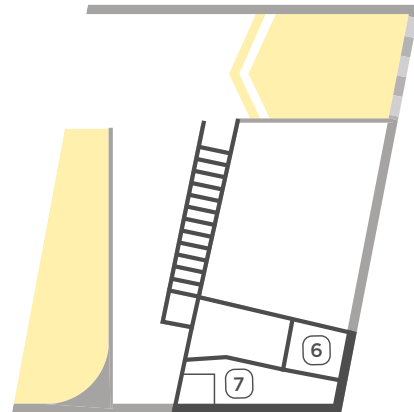

UPPER LEVEL

FULL DAY // 10hrs

$850 +GST

Overtime $90/hr
Full floor paint +$180

HALF DAY // 6hrs

$550 +GST

Overtime $90/hr
Full floor paint +$180

EVENTS

Please contact us

Events, Parties, Pop Up's

Brisbane CBD ● 10min ● SmokeStudioBNE ● 20min ● Brisbane Airport